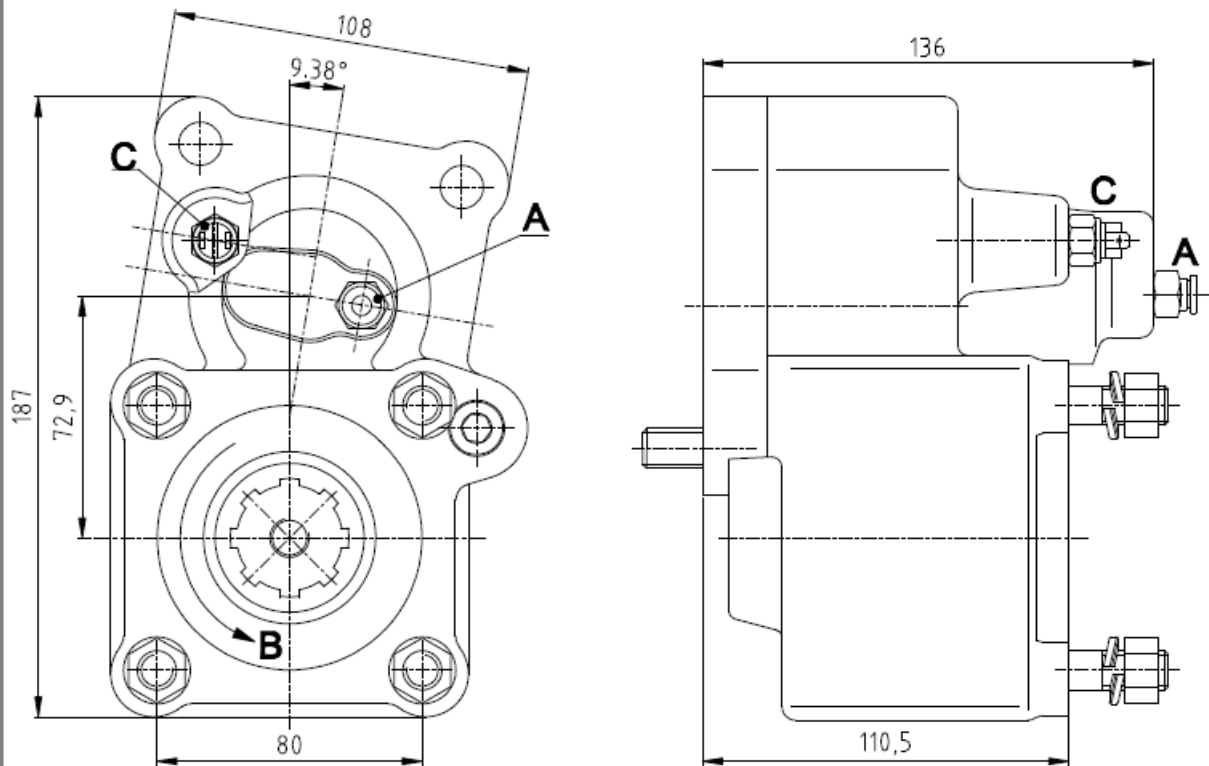

## Power Take Offs

Relation 1 : 1,35

Ref. TF11005P

IVECO

2845.5 ; 2855.5

### Main Dimensions

A – Air connection

B – Pump rotation

C – Option: Electric sensor with mechanical driving Ref. TF11005PS or TF11005PC

(Dimensions in mm)

### Main Data

Continuous Torque (Nm)	300
Intermittent Torque (Nm)	420
Power (at 1000 rpm)	42 cv / 32 kW
Mounting Position	Rear
Pump Rotation	Right Hand
Weight (kg)	10
PTO internal ratio	1:1,35
Indicative ratio from motor to PTO's output	